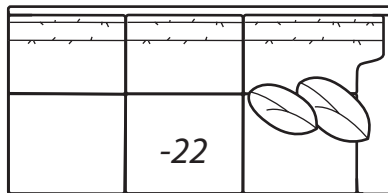

## Step 2: Select items

**-20 Sofa**  
 Outside: 106W Inside: 86  
 (2) 22" Pillows, (2) 19" Pillows  
 COM: Y

**-50 Chair**  
**-56 Swivel Chair**  
 Outside: 43W Inside: 24W  
 44" Depth ONLY  
 COM: J

**-55 Ottoman**  
 32W x 22D x 18H  
 COM: D

**-65 Chottoman**  
 37W x 26.5D x 19H  
 COM: D

**-23 Left Arm Sofa**

**One Arm Sofa**

Outside: 97W  
 Inside: 86W  
 (1) 22" Pillow  
 (1) 19" Pillow  
 COM: W

**-22 Right Arm Sofa**

**-31 Square Corner**  
 Outside: 44W Inside: 22W  
 (1) 22" and (2) 19" Pillows  
 COM: P

**-43 Left Arm Loveseat**

**One Arm Loveseat**

Outside: 68W  
 Inside: 57.5W  
 (1) 22" Pillow  
 (1) 19" Pillow  
 COM: Q

**-42 Right Arm Loveseat**

Scale: 1/4" = 1' All dimensions listed are approximate.